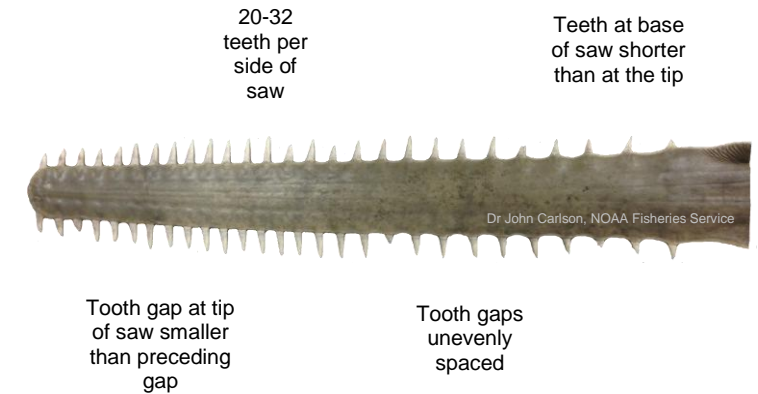

SAWFISHES OF THE WORLD . . . an ID guide

Sawfish Conservation Society

This guide illustrates the key features unique to each species of sawfish found in the **Atlantic Ocean**. See www.sawfishconservationsociety for further details and to report your encounters with sawfish.

Smalltooth sawfish (*Pristis pectinata*)

Largetooth sawfish (*Pristis pristis*)