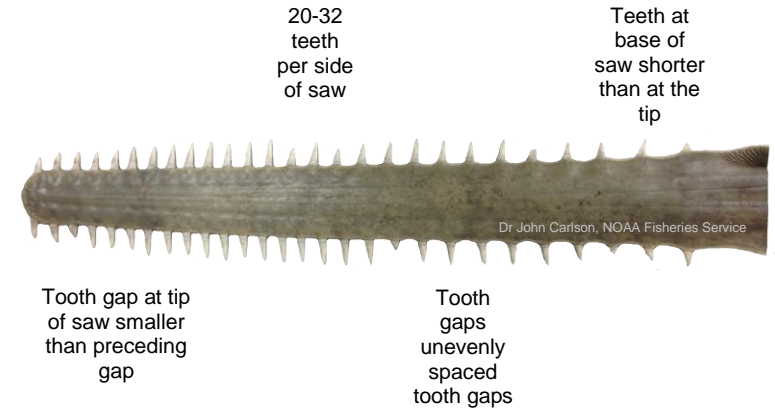

SAWFISHES OF THE WORLD . . . an ID guide

Sawfish Conservation Society

This guide illustrates the key features unique to each species of sawfish found in the **Atlantic Ocean**.
See www.sawfishconservationsociety.org for further details and to report your encounters with sawfish.

Smalltooth sawfish (*Pristis pectinata*)

Largetooth sawfish (*Pristis pristis*)