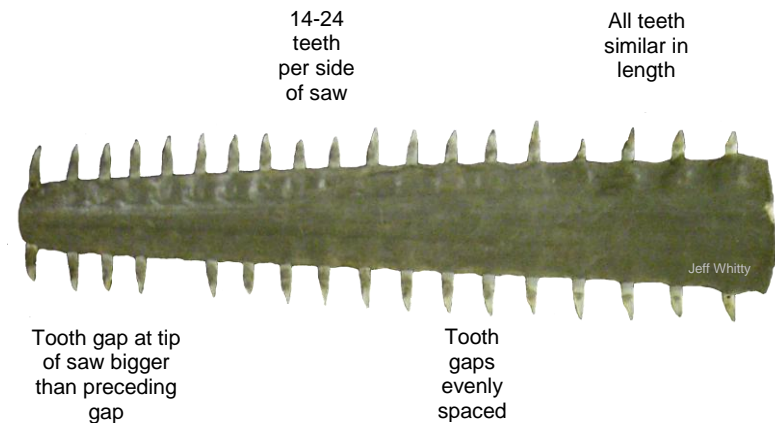

SAWFISHES OF THE WORLD . . . an ID guide

Sawfish Conservation Society

This guide illustrates the key features unique to each species of sawfish found in the **Atlantic Ocean**.
See www.sawfishconservationsociety.org for further details and to report your encounters with sawfish.

Smalltooth sawfish (*Pristis pectinata*)

Largetooth sawfish (*Pristis pristis*)